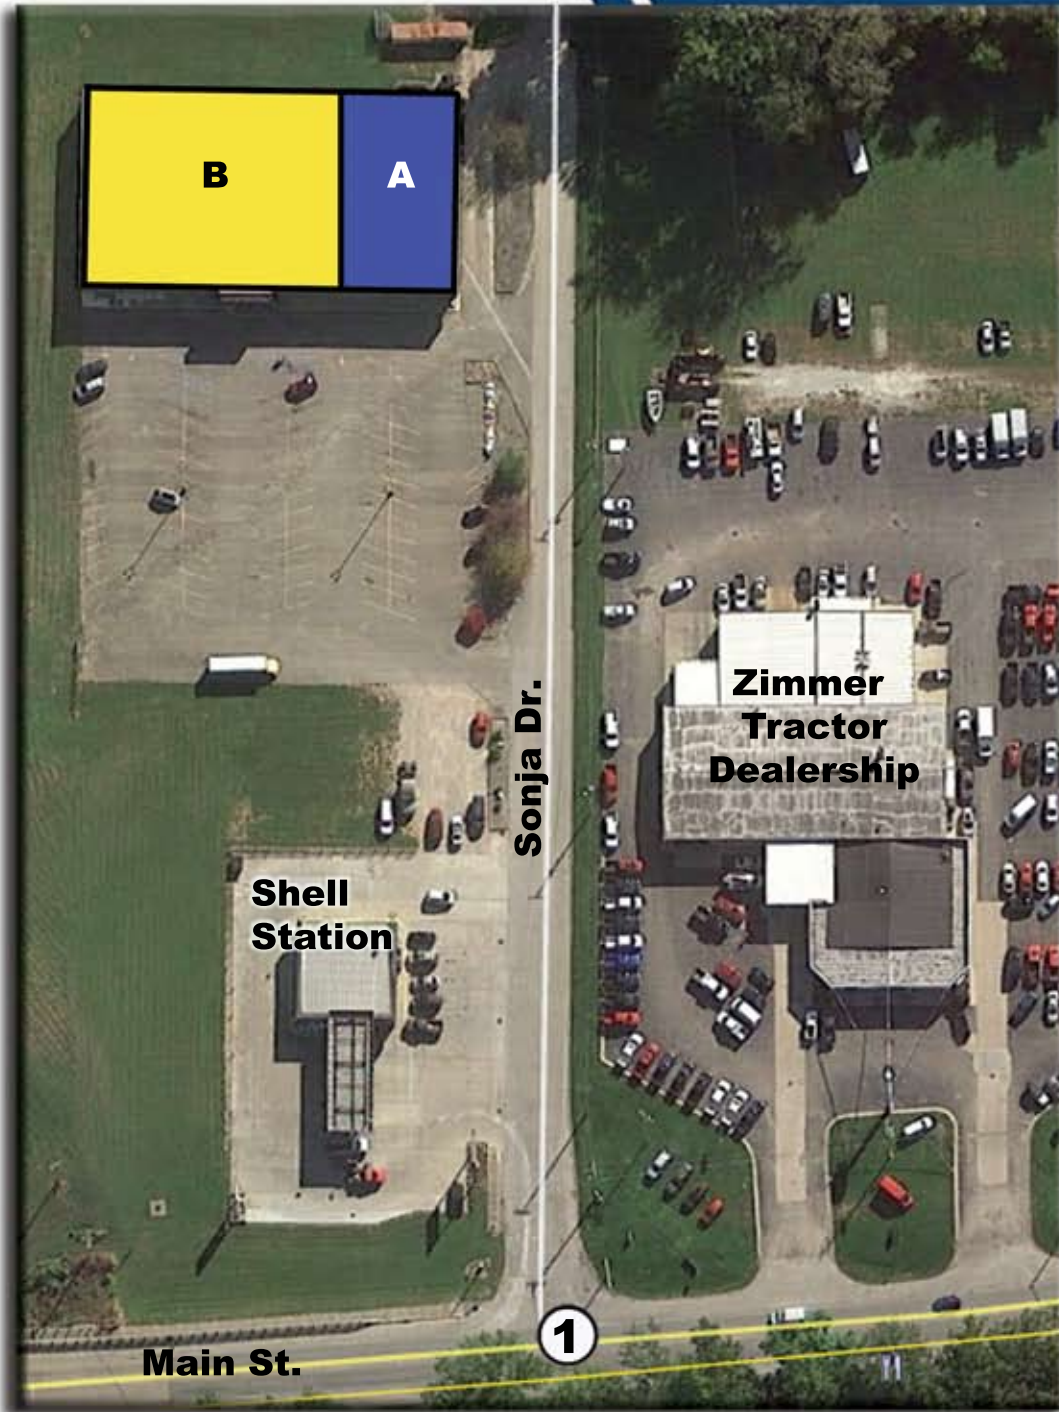

Brookville Center

Brookville, Indiana

Quality and Integrity You Can Build On!

Location:

Join O'Reilly Auto Parts in this former Brookville ALCO Store is located at 11179 U.S. 52 (South Main Street) near Save-A-Lot and at the center of Brookville's main retail district.

Size:

20,000 total s.f.

Availability:

Up to 13,500 s.f. is currently available.

Trade Area:

Rural Franklin County, IN

Demographics:

	1 Mile	3 Mile	5 Mile
Pop.	1,483	3,865	6,354
Income	\$43,874	\$49,374	\$52,409

Leasing Info:

John Fulkerson
Director of Leasing & Development
(219) 956-3111 or (888) 219-5656

BROOKVILLE CENTER LEASING PLAN

SQUARE FOOTAGES:

A O'Reilly Auto Parts 6,500 s.f.
B Available 13,500 s.f.

(Maximum Suite Size is 10,000 s.f.)